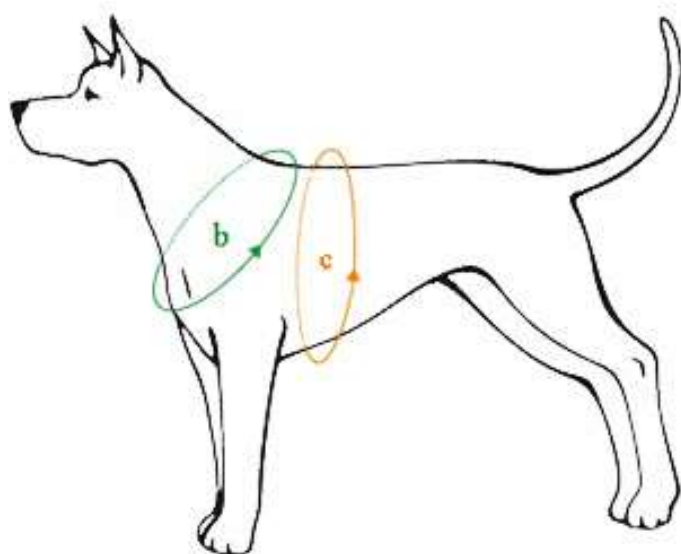

DELA BY DE WAN
Collezione Fantasia - Fantasy Collection

PETTORINE - HARNESSSES

6
pettorina - Activity
harness - Activity

7
pettorina - Energy
harness - Energy

8
pettorina - Joy
harness - Joy

DELA BY DE WAN
Collezione Fantasia - Fantasy Collection

PETTORINE - HARNESSSES

	XS	S	M	L	XL
altezza - width	cm 2	cm 2	cm 2 e 2,5	cm 4	cm 4
b	cm 26 - 34	cm 31 - 39	cm 43 - 55	cm 58 - 69	cm 65 - 80
c	cm 30 - 41	cm 36 - 44	cm 47 - 61	cm 59 - 76	cm 71 - 92
				<i>con maniglia</i> with handle	<i>con maniglia</i> with handle
6	2582R1010	2582R1011	2582R1012	2582R1013	2582R1014
7	2582R1001	2582R1002	2582R1003	2582R1004	2582R1005
8	2582R1015	2582R1016	2582R1017	2582R1018	2582R1019