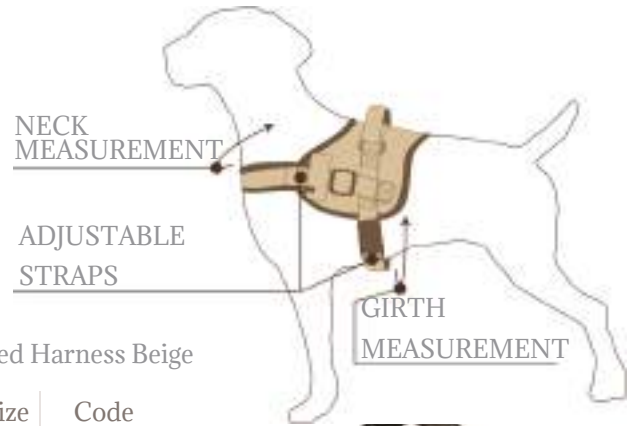

HARNESSES AND BANDANAS

The Tweed Harness is made with tweed on the outside and a soft padded neoprene on the inside. There is a handle on top to enable easier handling. The harness is fully adjustable in three different ways for different chest and girth measurements for the dog.