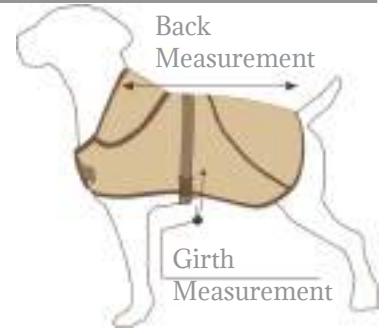

DOG COATS

Whether you are interested in the best designs in the market or the best quality available you will be satisfied with any one of our dog coat range. With a massive focus on quality going from the thread used to stitch together the seams through to the grade of the fabrics on the coat you will not be dissatisfied.

The Premium Wax Dog Coat has a premium look. It is real wax on the outside and lined with a quilted cotton on the inside. The metal work on the buckles and eyelets have an antique brass finish. This item can be brushed clean. Now come with harness holes.

Premium Wax Dog Coat Navy

Size	Coat
25,5 cm	DC2110
30,5 cm	DC2112
35,5 cm	DC2114
40,5 cm	DC2116
45,5 cm	DC2118
50,5 cm	DC2120